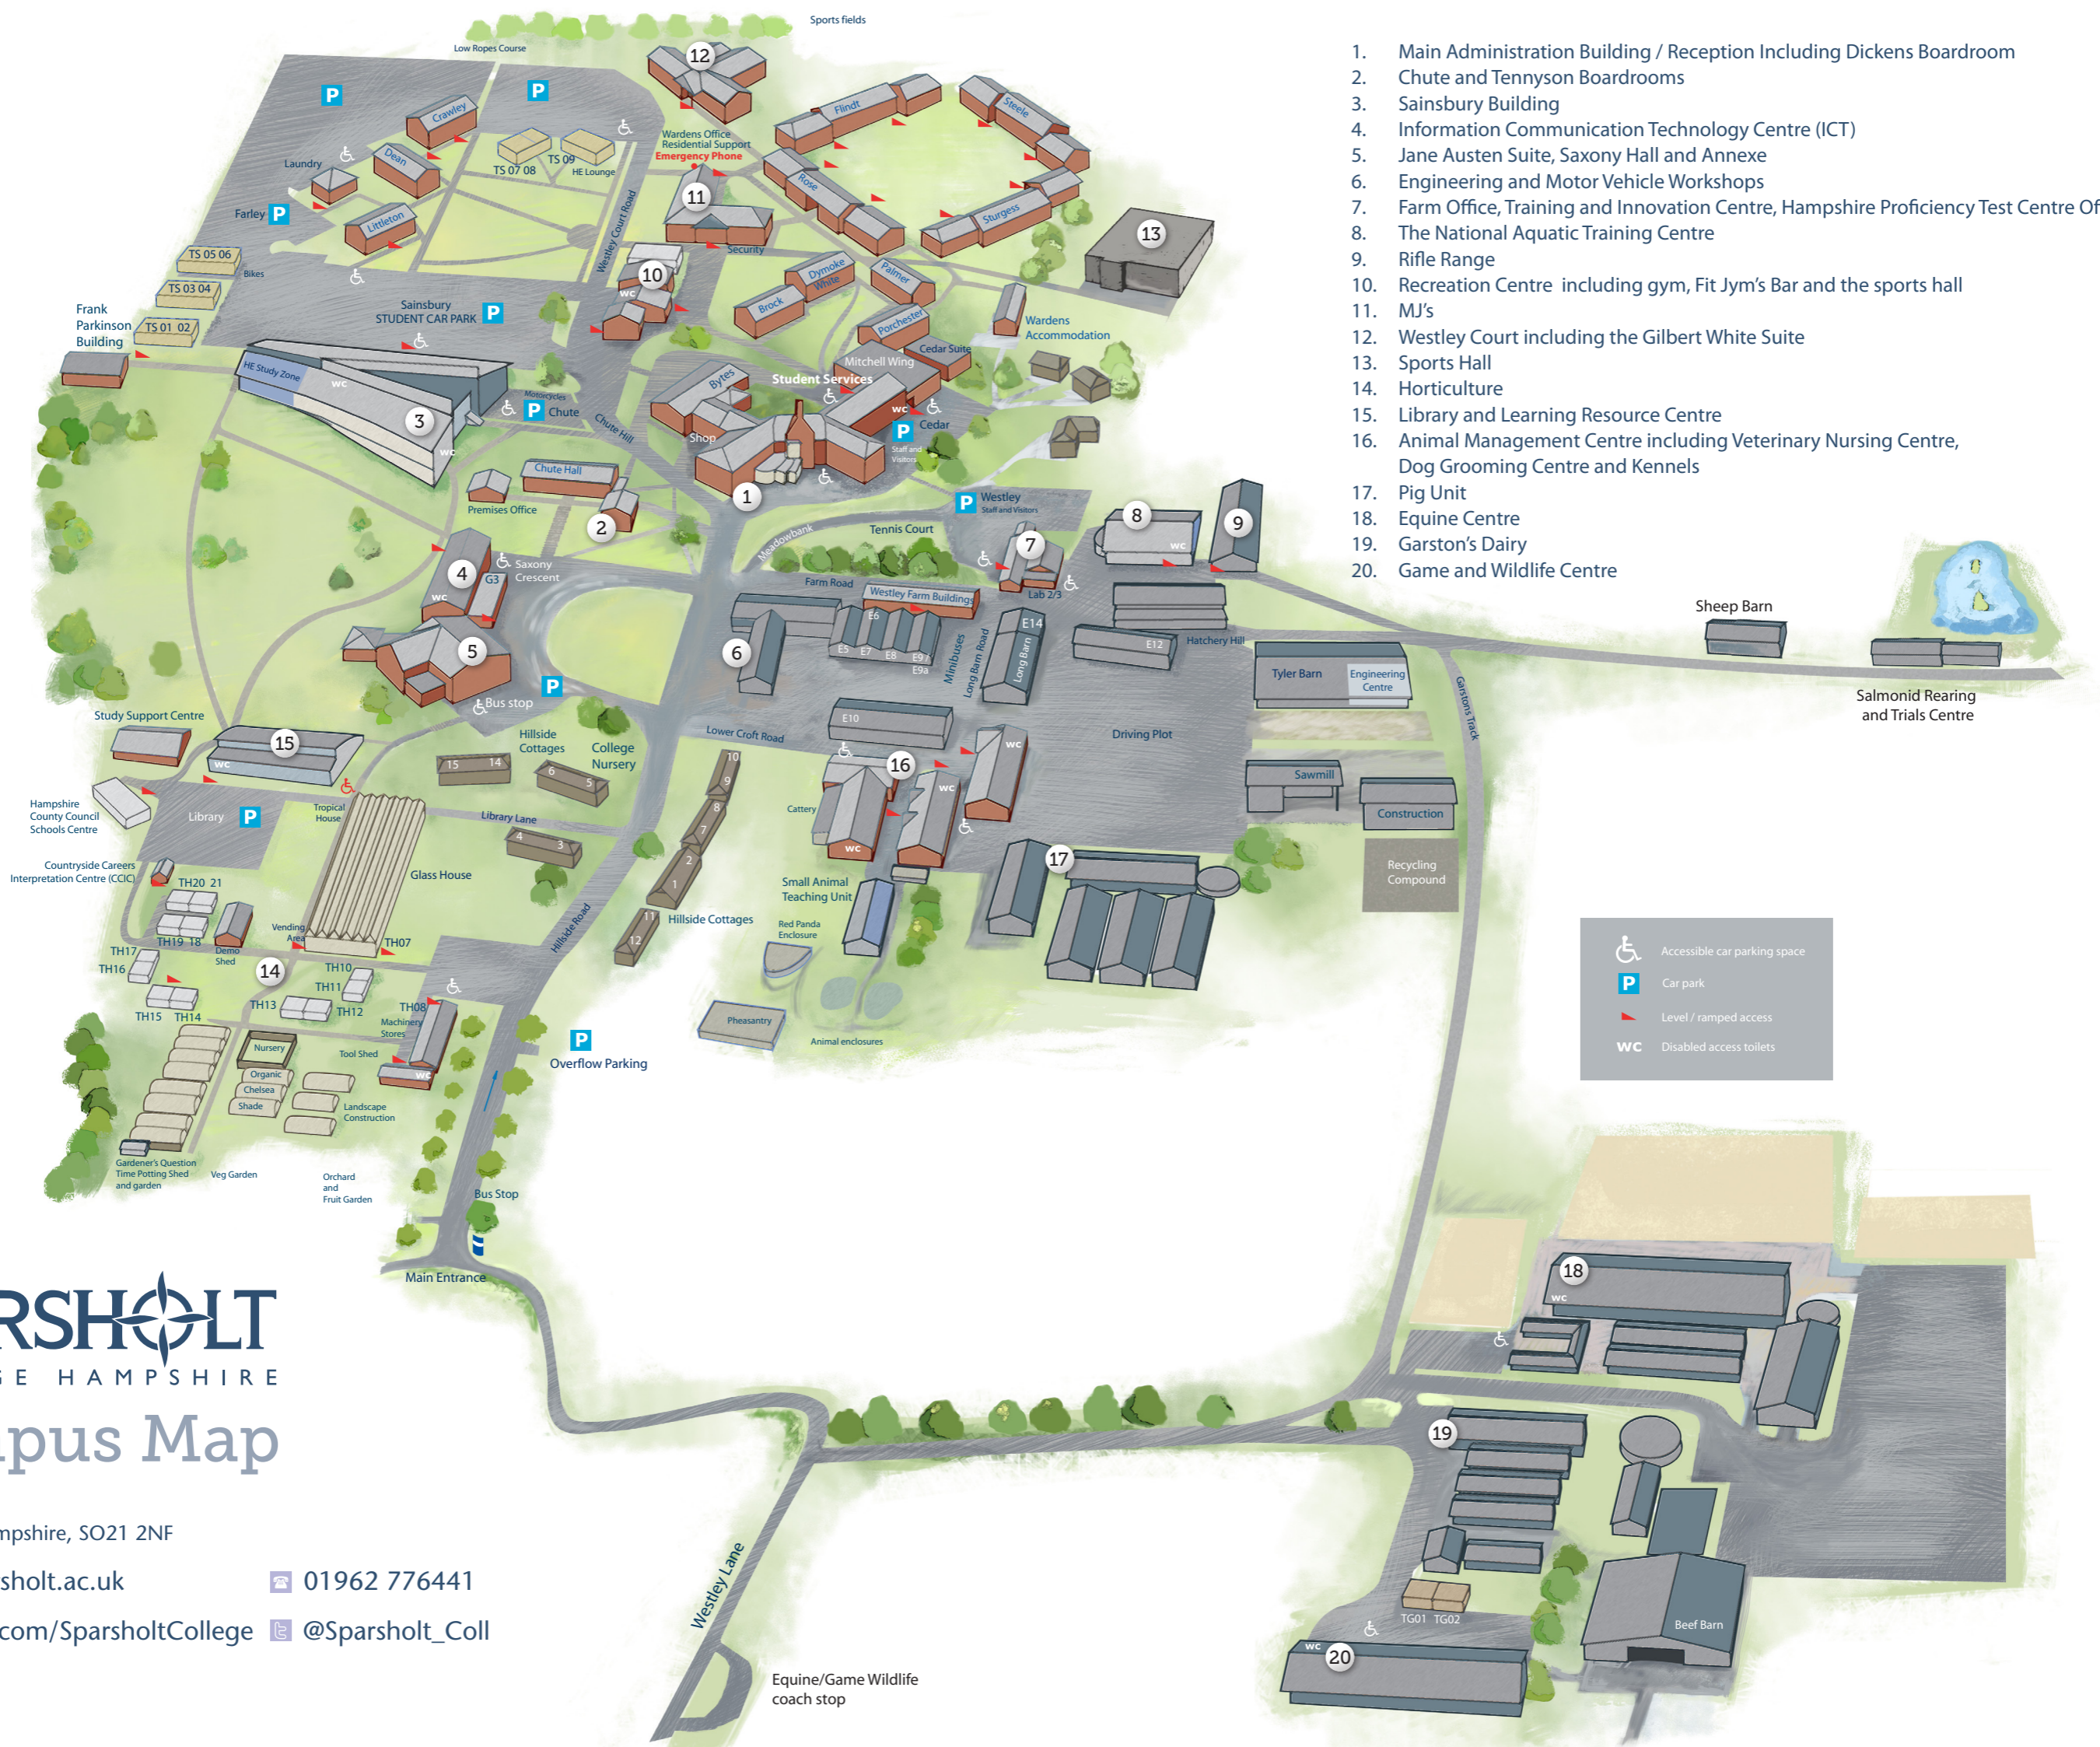

1. Main Administration Building / Reception Including Dickens Boardroom
2. Chute and Tennyson Boardrooms
3. Sainsbury Building
4. Information Communication Technology Centre (ICT)
5. Jane Austen Suite, Saxony Hall and Annexe
6. Engineering and Motor Vehicle Workshops
7. Farm Office, Training and Innovation Centre, Hampshire Proficiency Test Centre Office
8. The National Aquatic Training Centre
9. Rifle Range
10. Recreation Centre including gym, Fit Jym's Bar and the sports hall
11. MJ's
12. Westley Court including the Gilbert White Suite
13. Sports Hall
14. Horticulture
15. Library and Learning Resource Centre
16. Animal Management Centre including Veterinary Nursing Centre, Dog Grooming Centre and Kennels
17. Pig Unit
18. Equine Centre
19. Garston's Dairy
20. Game and Wildlife Centre

	Accessible car parking space
	Car park
	Level / ramped access
	Disabled access toilets

Equine/Game Wildlife coach stop